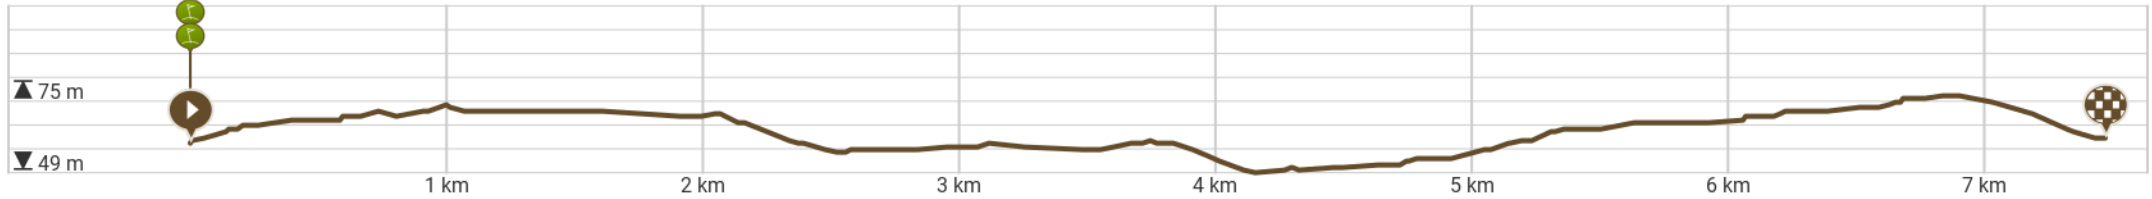

# Lus 2 Oombergen

- Lengte: 7.47 km
- Stijging: 42 m
- Moeilijkheidsgraad: 4/10

Powered by route you

Map Data: © OpenStreetMap Contributors; Cartography: © RouteYou

300 m